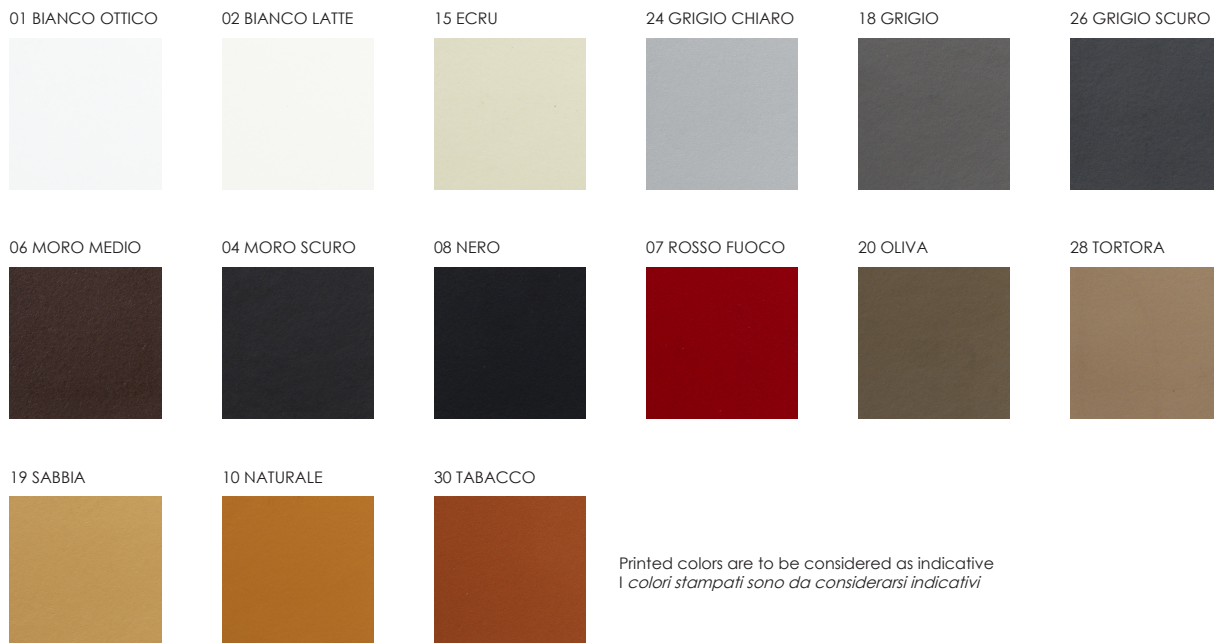

- cat. LIFE
- cat. GLAMOUR
- cat. FASHION
- cat. STYLE
- cat. COMFORT
- cat. ELEGANCE
- cat. ELITE
- cat. LUXURY

**BACK FINISHES - SADDLE | FINITURA SCHIENALE - CUIOIO**

Printed colors are to be considered as indicative  
 I colori stampati sono da considerarsi indicativi