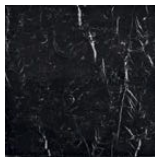

BLACK

SATIN BRASS DARK

SATIN BRASS LIGHT

BRONZE

TOP FINISHES - MARBLE | FINITURA TOP - MARMO

CALACATTA

cat. 1
matt | glossy

SAHARA NOIR

cat. 1
matt | glossy

INVISIBLE GREY GOLD

cat. 1
glossy

SILVER ROCK

cat. 1
glossy

EMPERADOR DARK

cat. 2
matt | glossy

CARRARA

cat. 2
matt | glossy

STARDUST

cat. 2
matt | glossy

NERO MARQUINA

cat. 2
matt | glossy

Printed colors are to be considered as indicative | I colori stampati sono da considerarsi indicativi

ALGHERO console

Cesare Arosio - 2020

TOP FINISHES - LACQUERED | *FINITURA TOP - LACCATO*

OPTICAL WHITE

matt | glossy

WHITE

matt | glossy

PEARL

matt | glossy

SAND