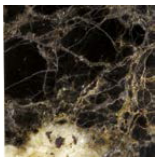

BLACK

SATIN BRASS DARK

SATIN BRASS LIGHT

BRONZE

TOP FINISHES - MARBLE | FINITURA TOP - MARMO

CALACATTA

cat. 1
matt | glossy

SAHARA NOIR

cat. 1
matt | glossy

INVISIBLE GREY GOLD

cat. 1
glossy

SILVER ROCK

cat. 1
glossy

EMPERADOR DARK

cat. 2
matt | glossy

CARRARA

cat. 2
matt | glossy

STARDUST

cat. 2
matt | glossy

NERO MARQUINA

cat. 2
matt | glossy

Printed colors are to be considered as indicative | I colori stampati sono da considerarsi indicativi

ALGHERO console

Cesare Arosio - 2020

TOP FINISHES - LACQUERED | *FINITURA TOP - LACCATO*

OPTICAL WHITE

matt | glossy

WHITE

matt | glossy

PEARL

matt | glossy

SAND