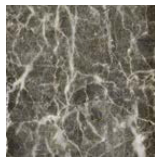

BLACK

SATIN BRASS DARK

SATIN BRASS LIGHT

BRONZE

TOP FINISHES - MARBLE | FINITURA TOP - MARMO

CALACATTA

cat. 1
matt | glossy

SAHARA NOIR

cat. 1
matt | glossy

INVISIBLE GREY GOLD

cat. 1
glossy

SILVER ROCK

cat. 1
glossy

EMPERADOR DARK

cat. 2
matt | glossy

CARRARA

cat. 2
matt | glossy

STARDUST

cat. 2
matt | glossy

NERO MARQUINA

cat. 2
matt | glossy

Printed colors are to be considered as indicative | I colori stampati sono da considerarsi indicativi

ALGHERO console

Cesare Arosio - 2020

TOP FINISHES - LACQUERED | *FINITURA TOP - LACCATO*

OPTICAL WHITE

matt | glossy

WHITE

matt | glossy

PEARL

matt | glossy

SAND