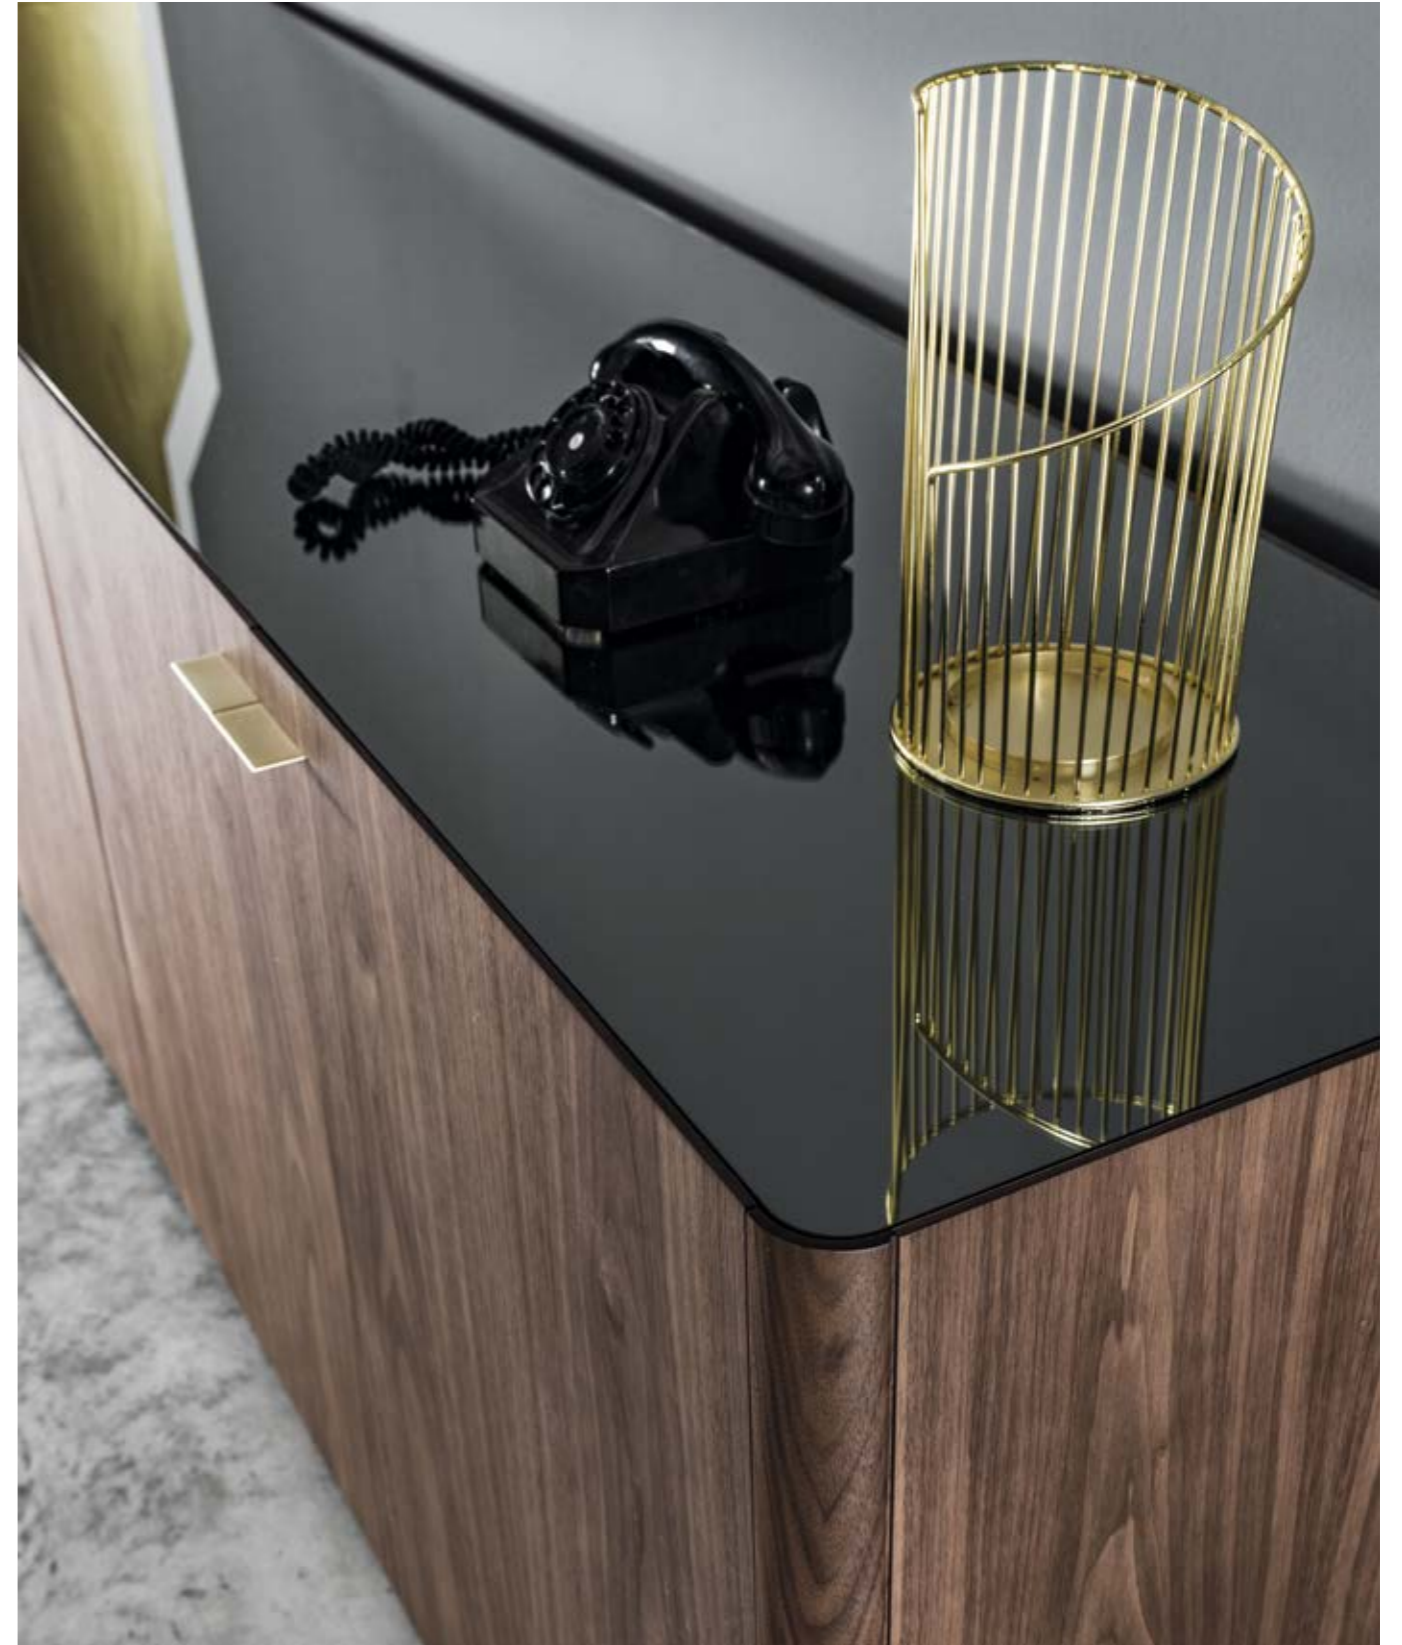

Cinqueterre Sideboard —

External and Internal structure: matt Canaletto walnut
Top: smoked mirror
Handles: satin brass light